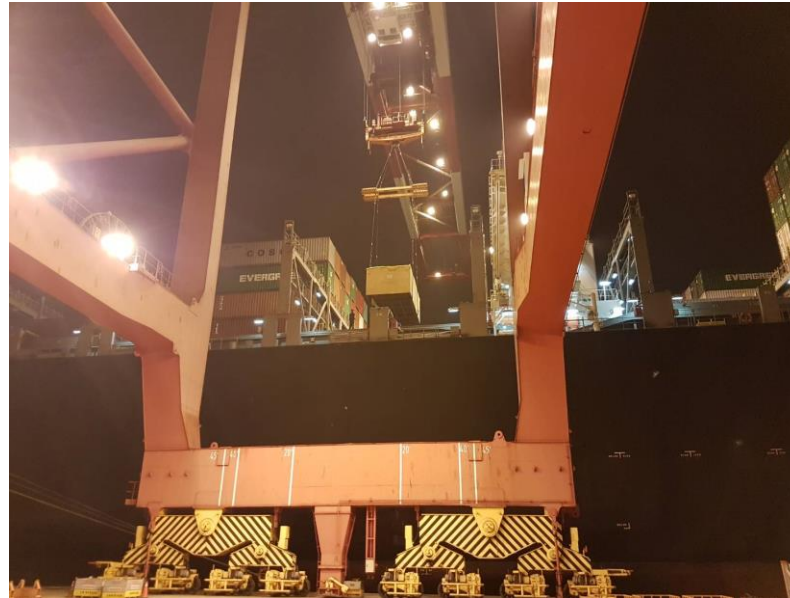

16.4 x 2.75 x 3.99 m, cherry picker from Chernobyl in Ukraine to Krefeld in Germany handled by Wirtz in Belgium and PCN member Gruber in Germany

WIRTZ SHIPPING
handle 2 rotos,
235 Tons & 245
Tons, from
Antwerp to Le
Havre

BREAK BULK ON CONTAINER SHIP

- 721 X 373 X 333 cm, 48 Ton machinery from Kaohsiung to Santos

BREAK BULK ON CONTAINER SHIP

- 677 x 360 x 255 cm, 58 Ton
Machinery from Kaohsiung to
Genoa

BREAK BULK ON CONTAINER SHIP