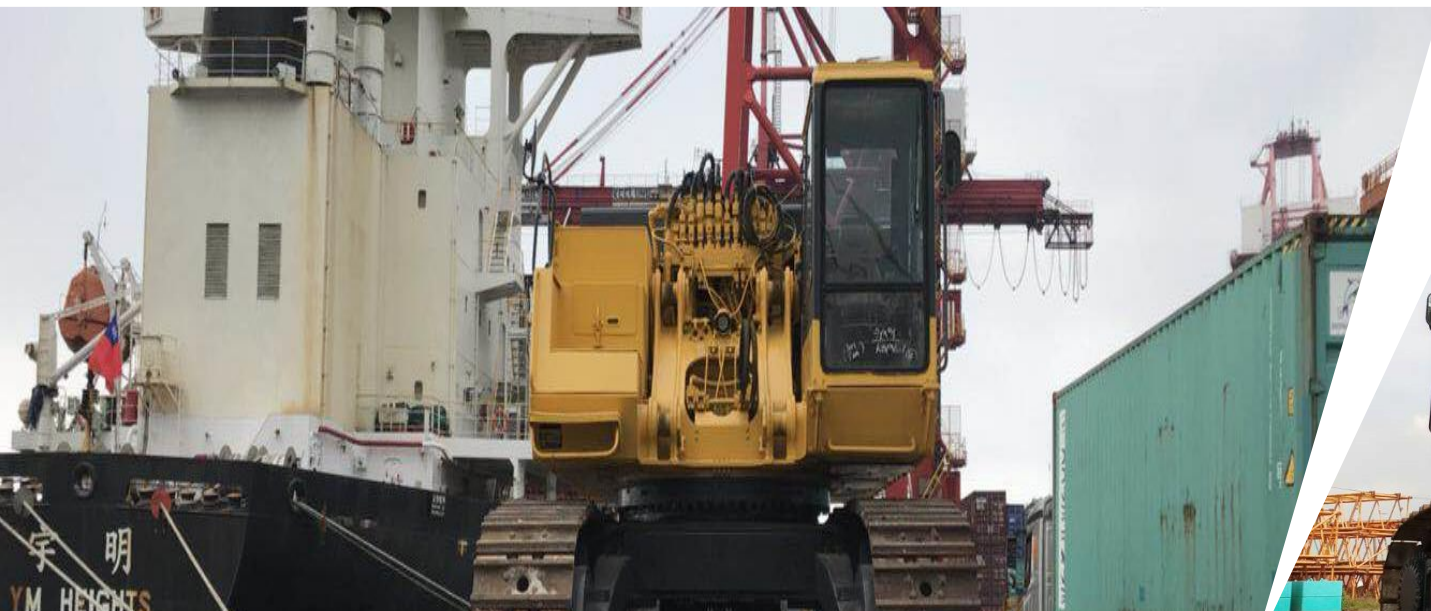

BREAK BULK SHIPMENTS

Excavator 6.2 x 3.2 x 3,8 m, 43 Ton, Keelung – Xingang (China) – Ulaanbaatar (Mongolia)