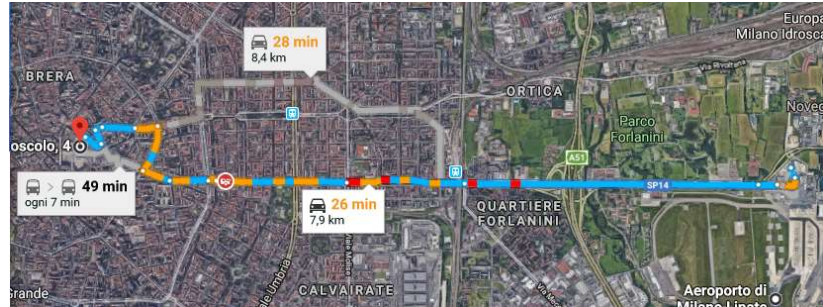

Dear Messrs. Clients & Agents

WE'RE PLEASED TO ANNOUNCE THE NEW ADDRESS OF OUR OFFICE IN MILAN, VIA UGO FOSCOLO 4, REALLY CLOSE TO THE DUOMO

Tel +39 02 83591132

Here below you can find the maps from Central Rail Station, Linate Airport, Malpensa Airport in Milan.

Central Rail Station

Linate Airport

Malpensa Airport

TITAN PROJECT & LOGISTIC SRL

CEO MR. FEDERICO BARTOLI

Milan, 04/10/2018