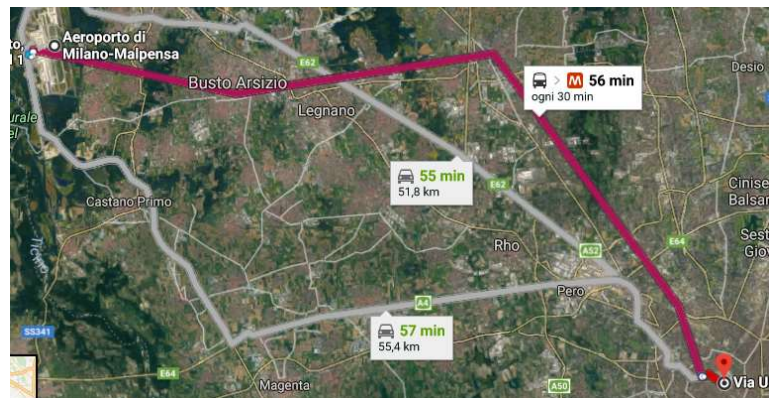

Dear Messrs. Clients & Agents

WE'RE PLEASED TO ANNOUNCE THE NEW ADDRESS OF OUR OFFICE IN MILAN, VIA UGO FOSCOLO 4, REALLY CLOSE TO THE DUOMO

Tel +39 02 83591132

Here below you can find the maps from Central Rail Station, Linate Airport, Malpensa Airport in Milan.

Central Rail Station

Linate Airport

Malpensa Airport

TITAN PROJECT & LOGISTIC SRL

CEO MR. FEDERICO BARTOLI

Milan, 04/10/2018