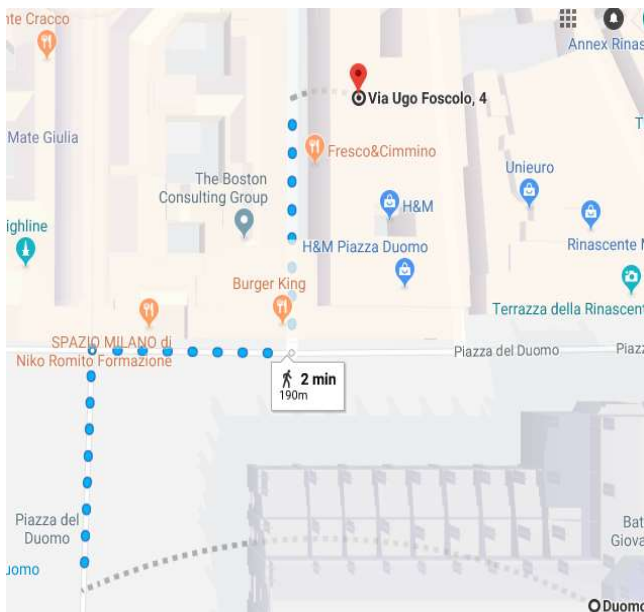

Dear Messrs. Clients & Agents

WE'RE PLEASED TO ANNOUNCE THE NEW ADDRESS OF OUR OFFICE IN MILAN, VIA UGO FOSCOLO 4, REALLY CLOSE TO THE DUOMO

Tel +39 02 83591132

Here below you can find the maps from Central Rail Station, Linate Airport, Malpensa Airport in Milan.

Central Rail Station

Linate Airport

Malpensa Airport

TITAN PROJECT & LOGISTIC SRL

CEO MR. FEDERICO BARTOLI

Milan, 04/10/2018