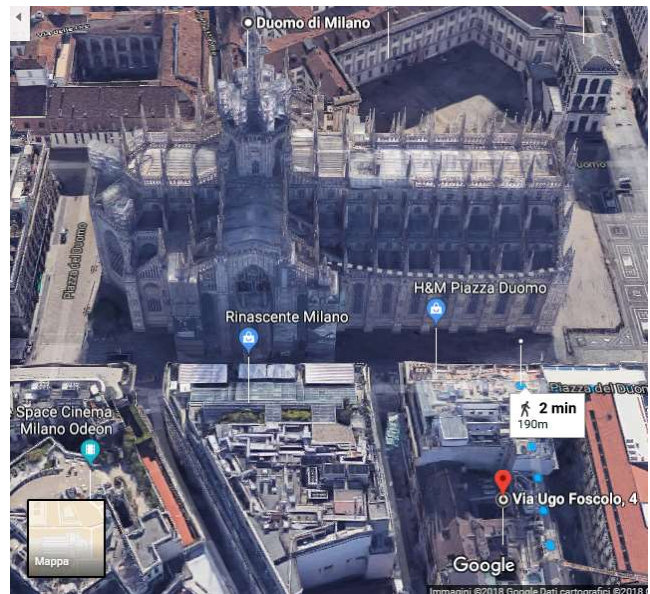

Dear Messrs. Clients & Agents

WE'RE PLEASED TO ANNOUNCE THE NEW ADDRESS OF OUR OFFICE IN MILAN, VIA UGO FOSCOLO 4, REALLY CLOSE TO THE DUOMO

Tel +39 02 83591132

Here below you can find the maps from Central Rail Station, Linate Airport, Malpensa Airport in Milan.