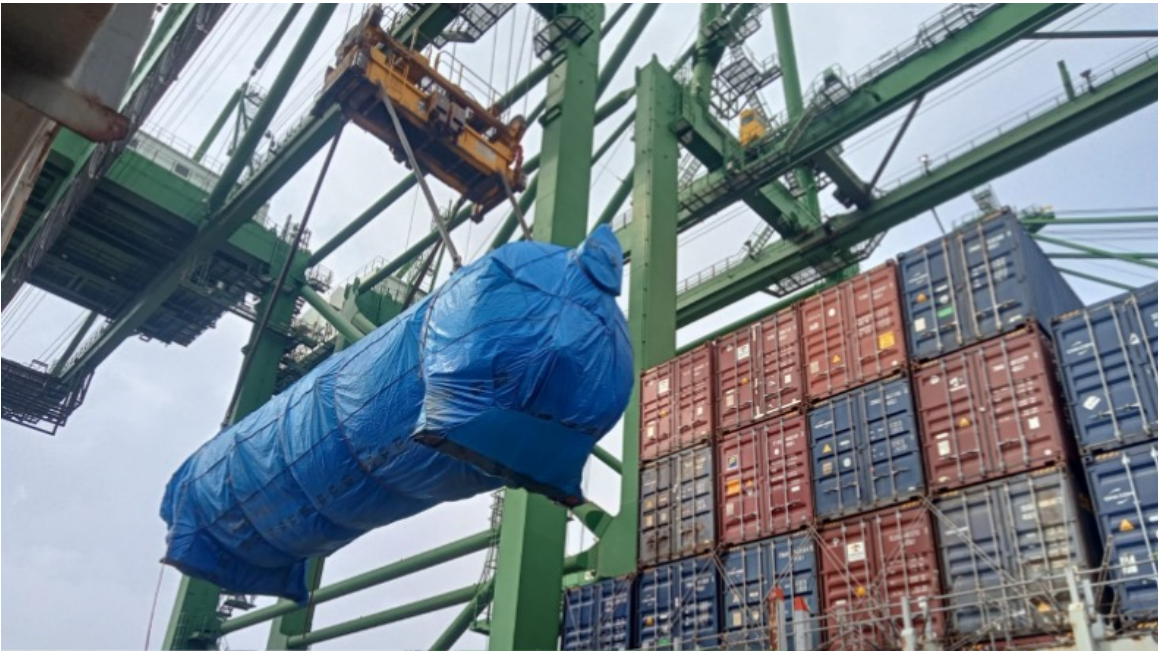

52 Mt 2 units

West coast India West Africa