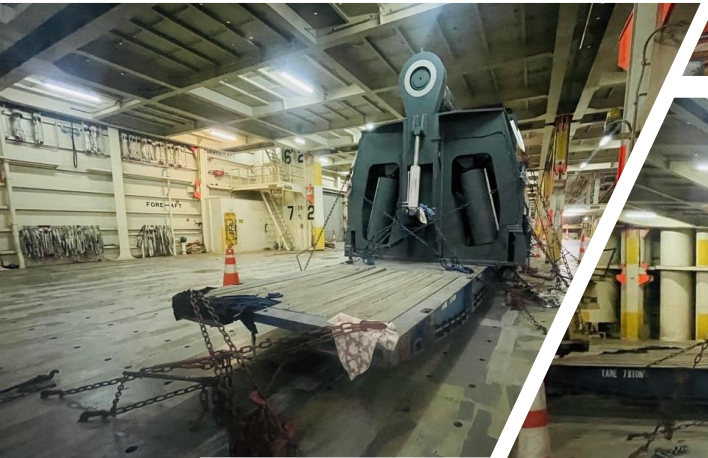

Belorg
MOVING LARGE

POL : Antwerp
POD : Nhava Sheva
Cargo : 85 Mt

Belorg
MOVING LARGE

ALLIANCE FAIRFAX
NORFOLK, VA
IMO 9302546

NO SMOKING

ALLIANCE FAIRFAX
NORFOLK, VA
IMO 9302546

POL : Mumbai
POD : Georgetown
Cargo : 82 Mt