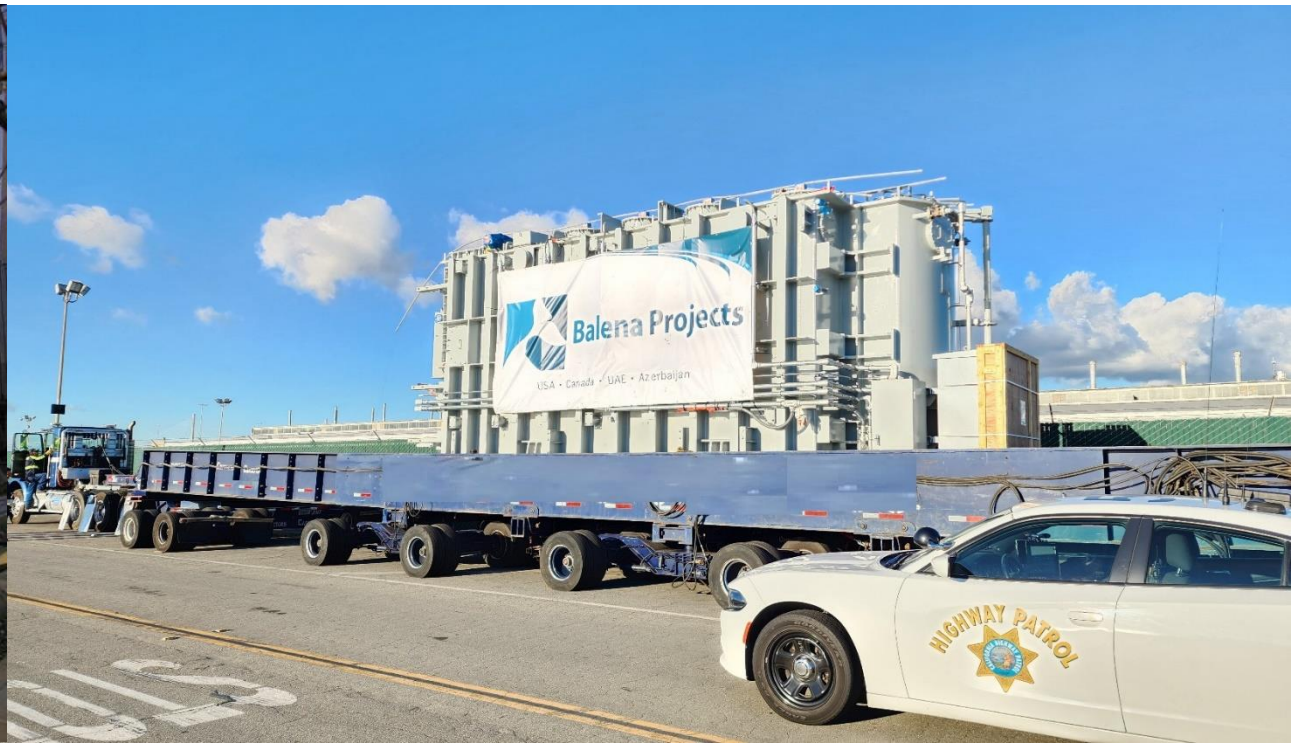

Balena Projects

Who we are

Balena Projects Ltd is a Canadian asset based international freight forwarder specialized in Project Logistics and Project Cargo transportation

With offices in Canada, USA, Azerbaijan and UAE and strong global network of project logistics partners we can provide a professional services to our clients all over the world

Balena Projects

Project sample

- **Cargo:** Tunnel Boring Machine
- **Origin:** China
- **Destination:** Toronto, ON
- **Vol:** 2560 rev tons
- **Heaviest piece:** 360 MT

Project sample

- **Cargo:** Tunnel Boring Machine
- **Origin:** China
- **Destination:** Cleveland, OH
- **Vol:** 4786 rev tons
- **Heaviest piece:** 450 MT

Project sample

- **Cargo:** Mining equipment
- **Origin:** Germany
- **Destination:** Fort MacKay, Alberta, Canada via Houston, TX
- **Vol:** 1900 rev tons
- **Heaviest piece:** 94 MT

Project sample

- **Cargo:** Cement Plant
- **Origin:** Germany
- **Destination:** Bloomsdale, MO, USA via Houston
- **Vol:** 4600 rev tons
- **Heaviest piece:** 158 MT

Project sample

- **Cargo:** Transformers
- **Origin:** Korea
- **Destination:** Houston, TX
- **Vol:** 3720 rev tons
- **Heaviest piece:** 220 MT

Balena Projects

E-Mail: Info@balenaprojects.com

www.balenaprojects.com