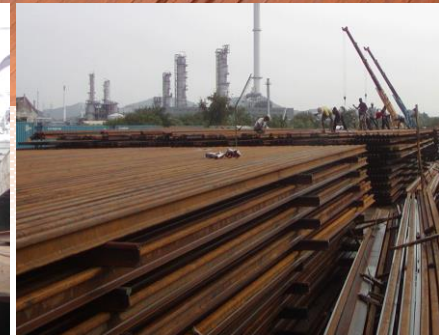

REVIEW ABOUT OUR JOBS

► State Railway of Thailand

การรถไฟแห่งประเทศไทย